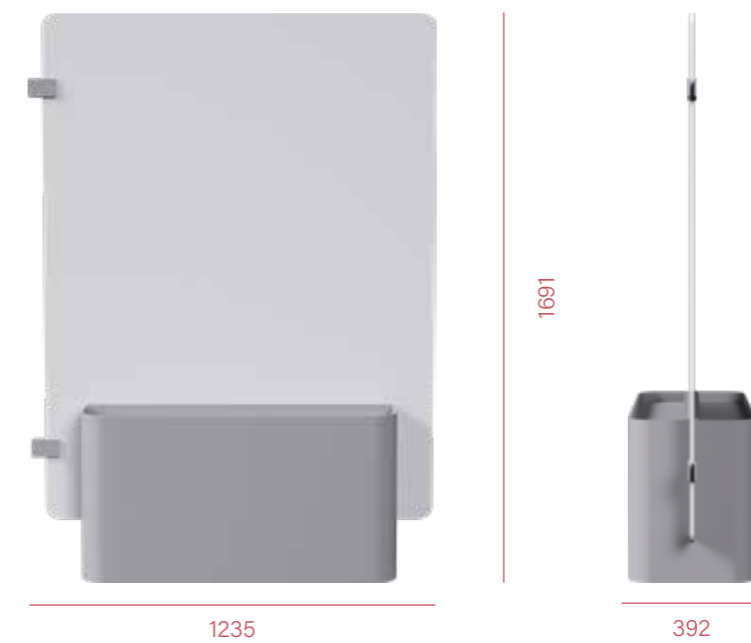

Description :

Top surface: Artwood / Compact HPL
Frame: Aluminium
P/s: Bolted to floor

Description :

Panel: Tempered glass
Planter Box: Mild steel
P/s: Can be connected to form a longer length

- 1. GRILLO-A BARSTOOL
- 2. SMILE-404 ARMCHAIR
- 3. GRILLO BARSTOOL