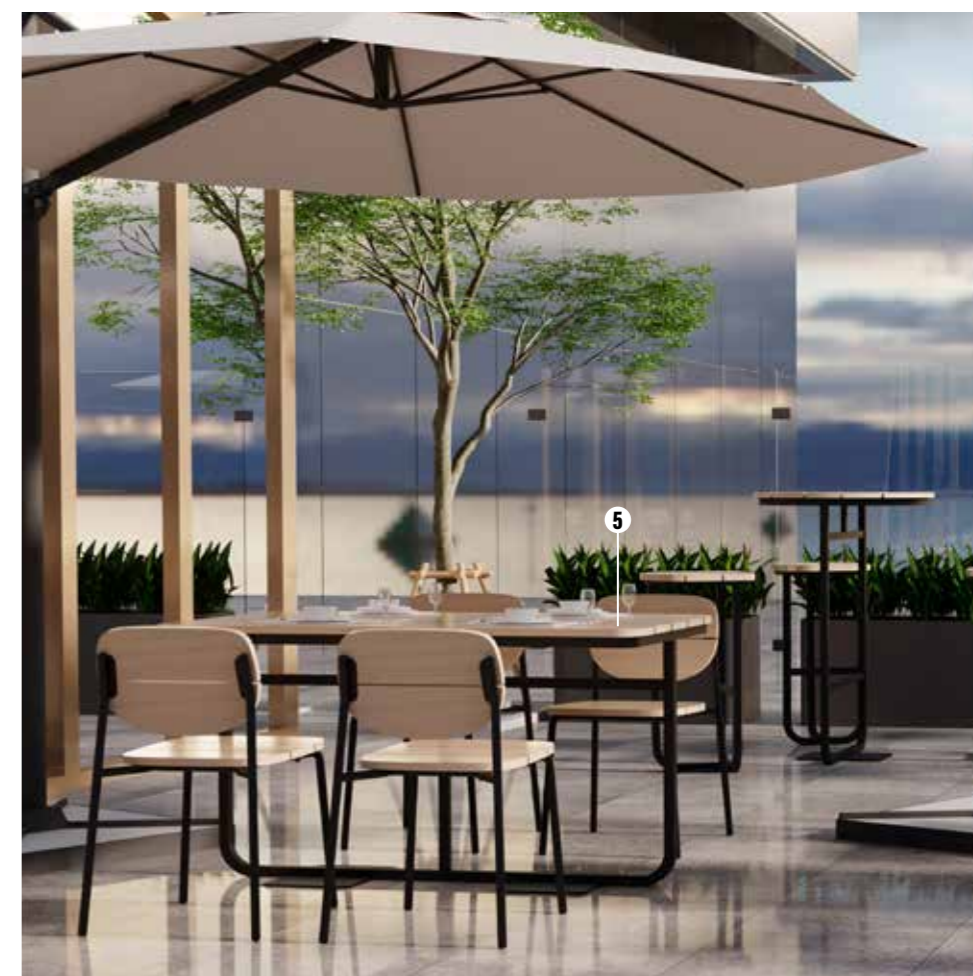

1. TOBI HIGH STOOL
2. TOBI BARTABLE DIA750
3. TOBI DINING TABLE 1800X750
4. TOBI SIDE CHAIR
5. TOBI DINING TABLE 1400X750