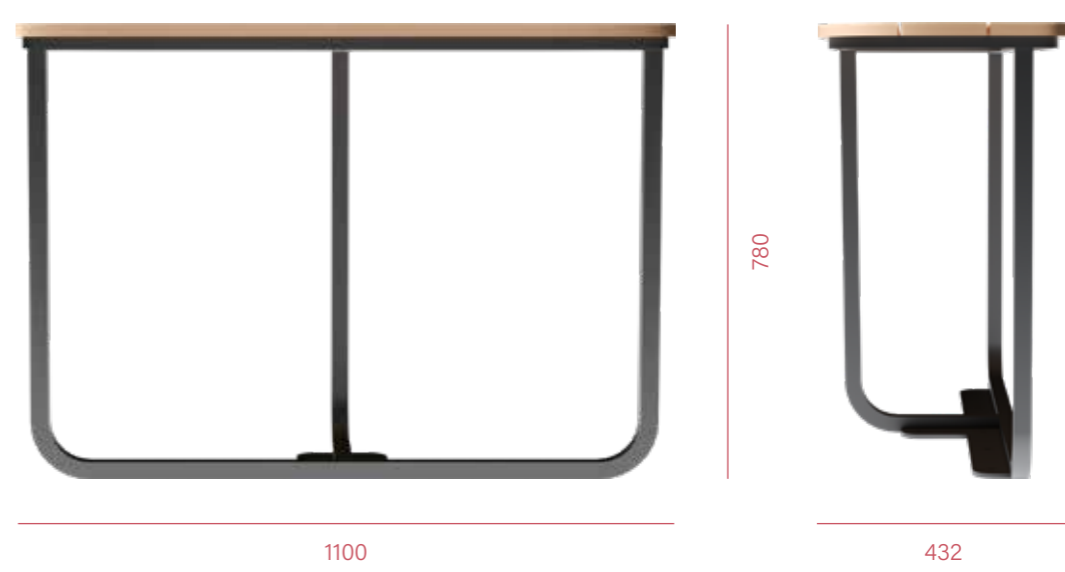

TOBI BENCH-1400

Description :

Top surface: Artwood / Compact HPL
Frame: Aluminium
Armrest: Artwood / Compact HPL
P/s: Bolted to floor

Description :

Top surface: Artwood / Compact HPL
Frame: Aluminium
P/s: Bolted to floor

TOBI
COLLECTION
By Enrique Marti

TOBI LOW BENCH-1100

TOBI STOOL

TOBI HIGH STOOL

TOBI HIGH BENCH STOOL

Description :

Top surface : Artwood / Compact HPL
Frame : Aluminium
P/s : Bolted to floor

TOBI
COLLECTION
By Enrique Marti