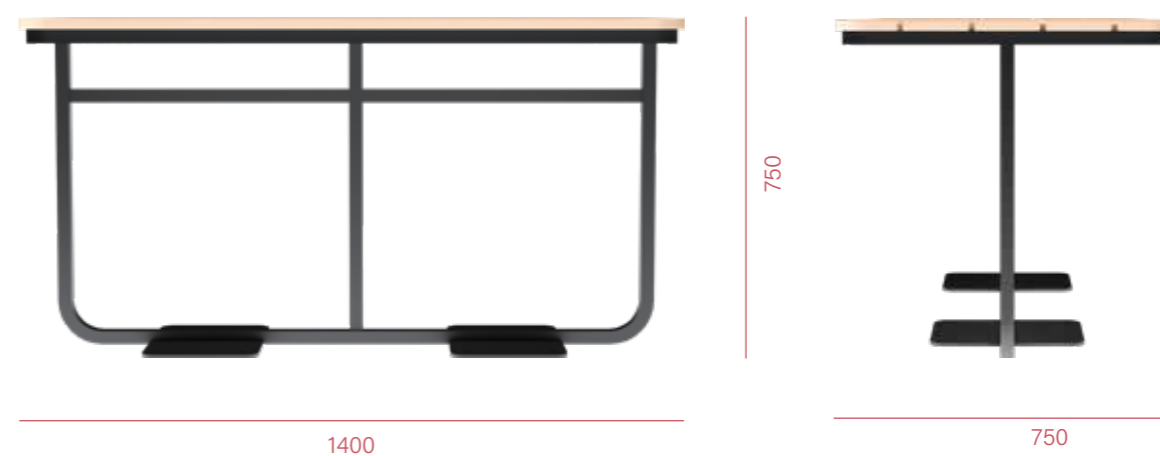

TOBI DINING TABLE DIA750

TOBI DINING TABLE 1100X750

TOBI DINING TABLE 750X750

TOBI DINING TABLE 1400X750

Description :

Top surface : Artwood / Compact HPL
Frame : Aluminium
P/s : Bolted to floor

TOBI
COLLECTION
By Enrique Marti