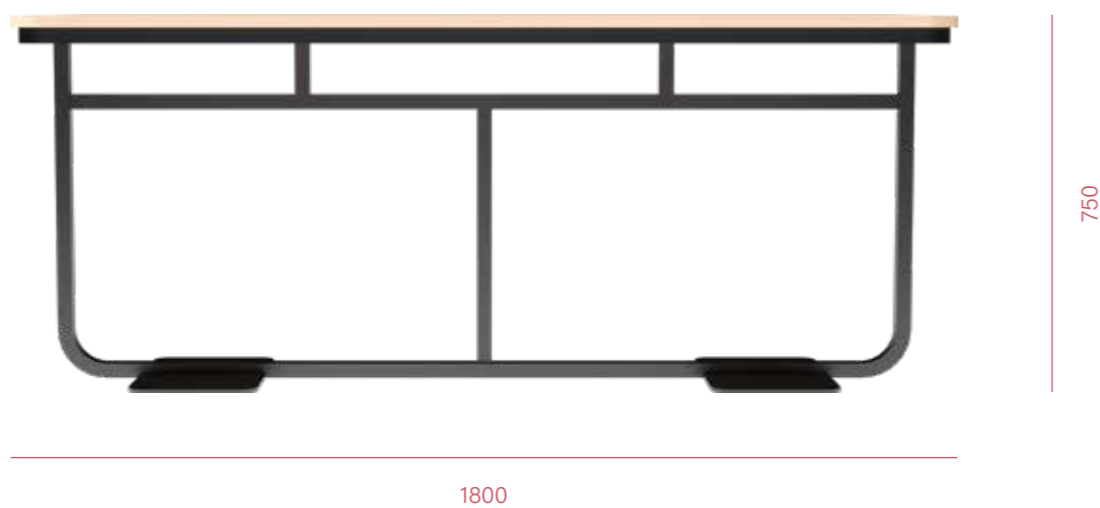

TOBI
COLLECTION
By Enrique Marti

TOBI DINING TABLE 1800X750