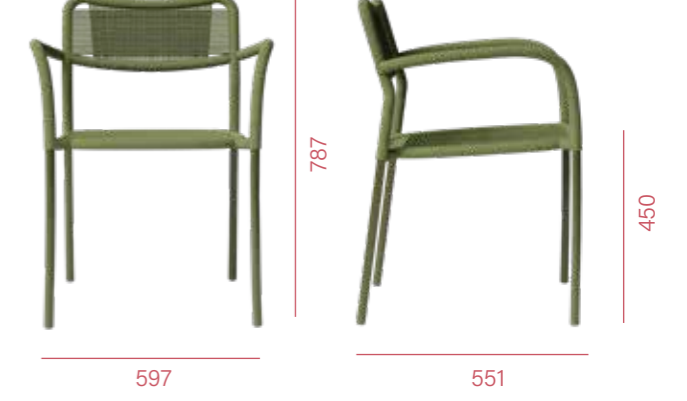

SMILE-402 SIDE CHAIR

SMILE-402 ARMCHAIR

SMILE-404 SIDE CHAIR

SMILE-404 ARMCHAIR

Description :

Frame : Aluminium
Backrest : Woven rope
Seat : Woven rope

Patent Registered.

GRILLO