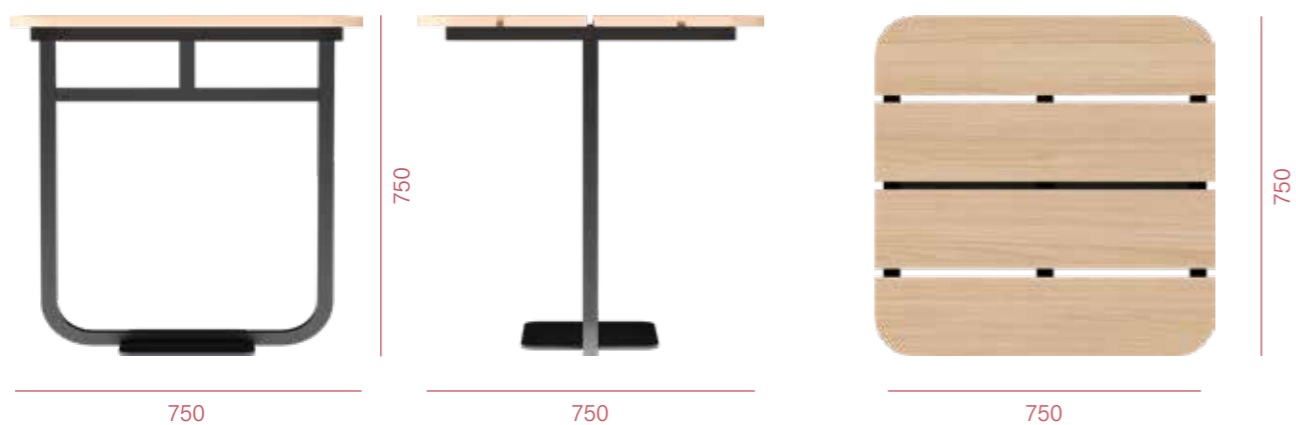

TOBI
COLLECTION
By Enrique Marti

TOBI DINING TABLE DIA750