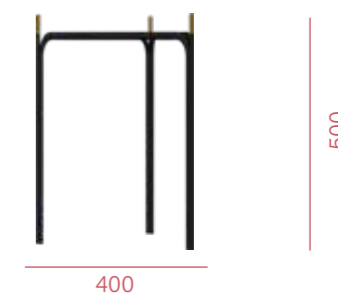

FILA 0050 END TABLE BASE