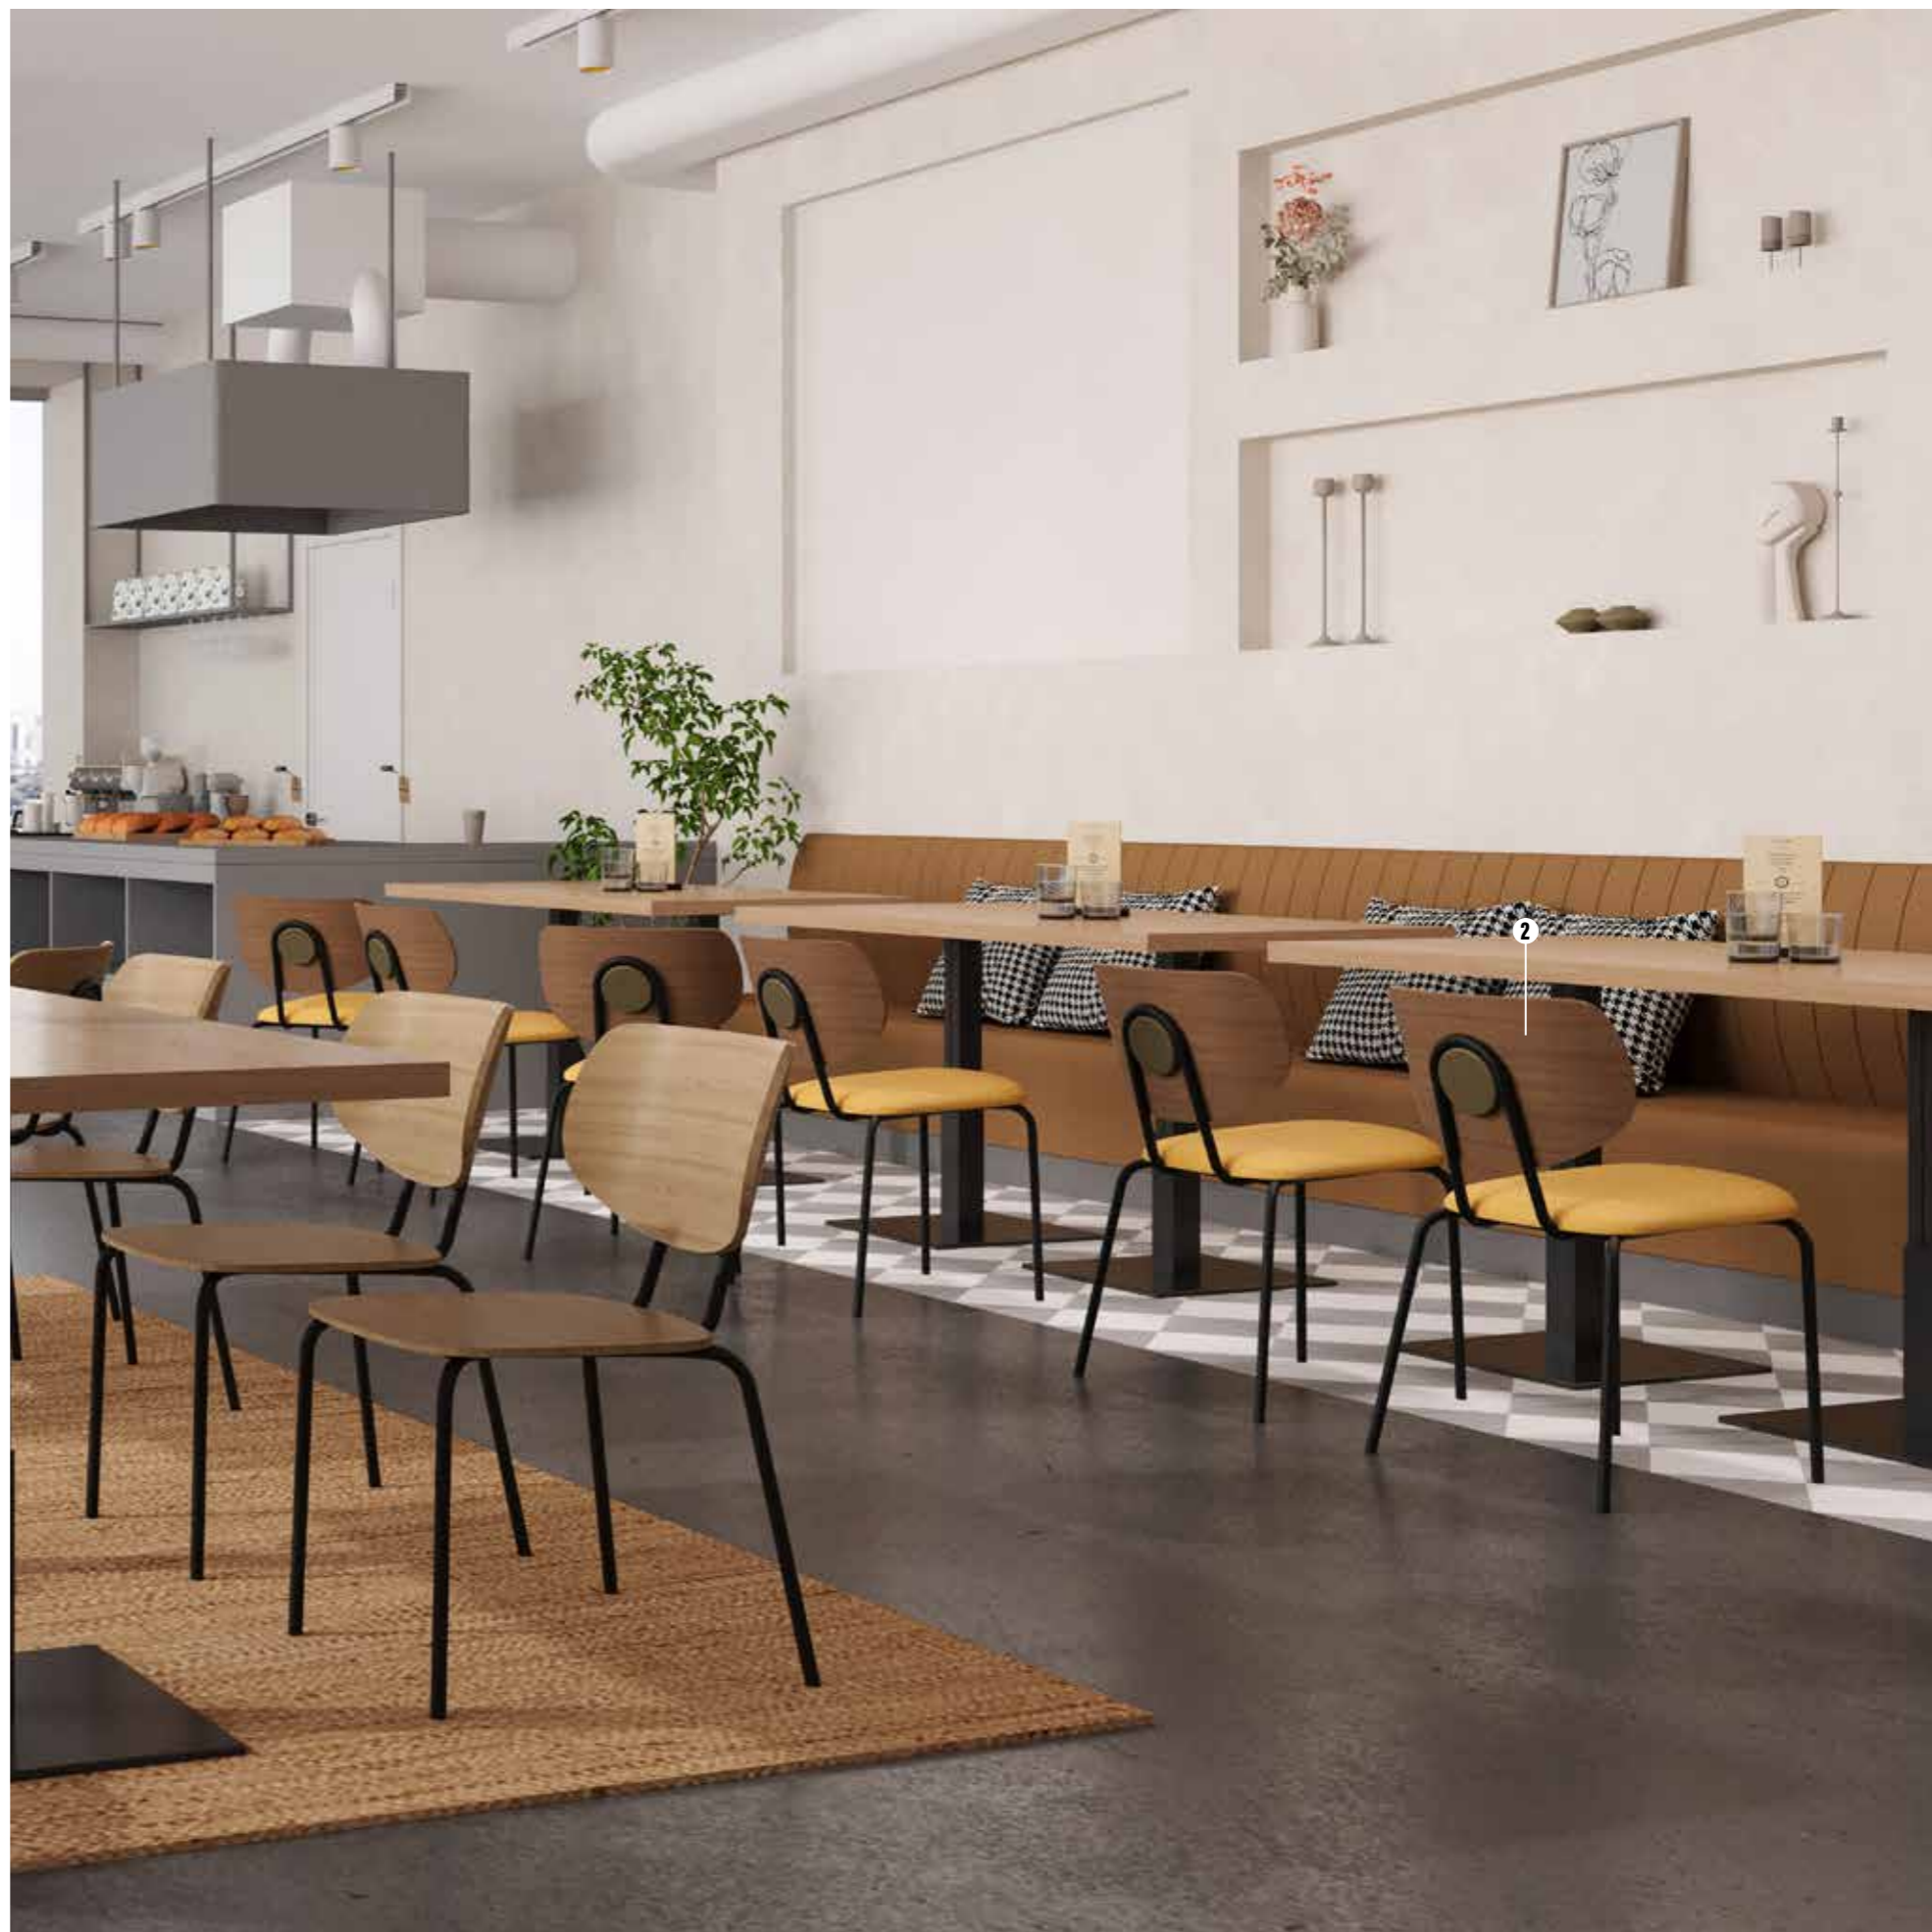

1. NUSH-P100 CHAIR
2. NUSH-P102 CHAIR