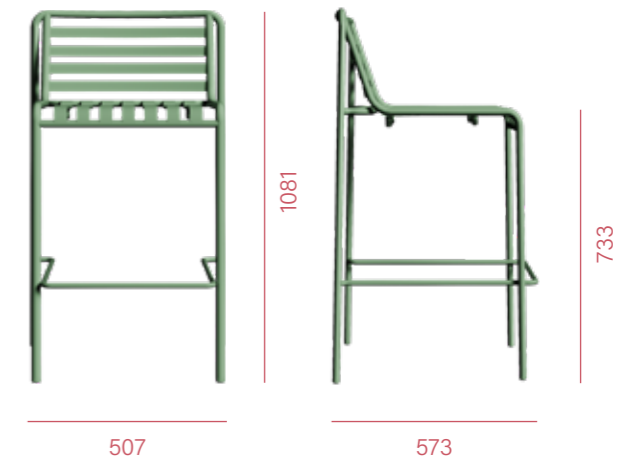

SMILE-402 SIDE CHAIR

SMILE-402 ARMCHAIR

SMILE-404 SIDE CHAIR

SMILE-404 ARMCHAIR

Description :

Frame : Aluminium
Backrest : Woven rope
Seat : Woven rope

Patent Registered.

GRILLO

GRILLO
COLLECTION
By Enrique Marti

GRILLO COLLECTION

By Enrique Marti

GRILLO SIDE CHAIR

GRILLO ARMCHAIR

GRILLO COUNTER STOOL

GRILLO BARSTOOL

GRILLO LOUNGE CHAIR

GRILLO-A LOUNGE CHAIR

GRILLO-A COUNTER STOOL

GRILLO-A BARSTOOL

Description :

Frame : Aluminium
Seat pad : Upholstered (Optional)

Patent Registered.

1. NUSH-P102 CHAIR

2. NUSH-P100 CHAIR