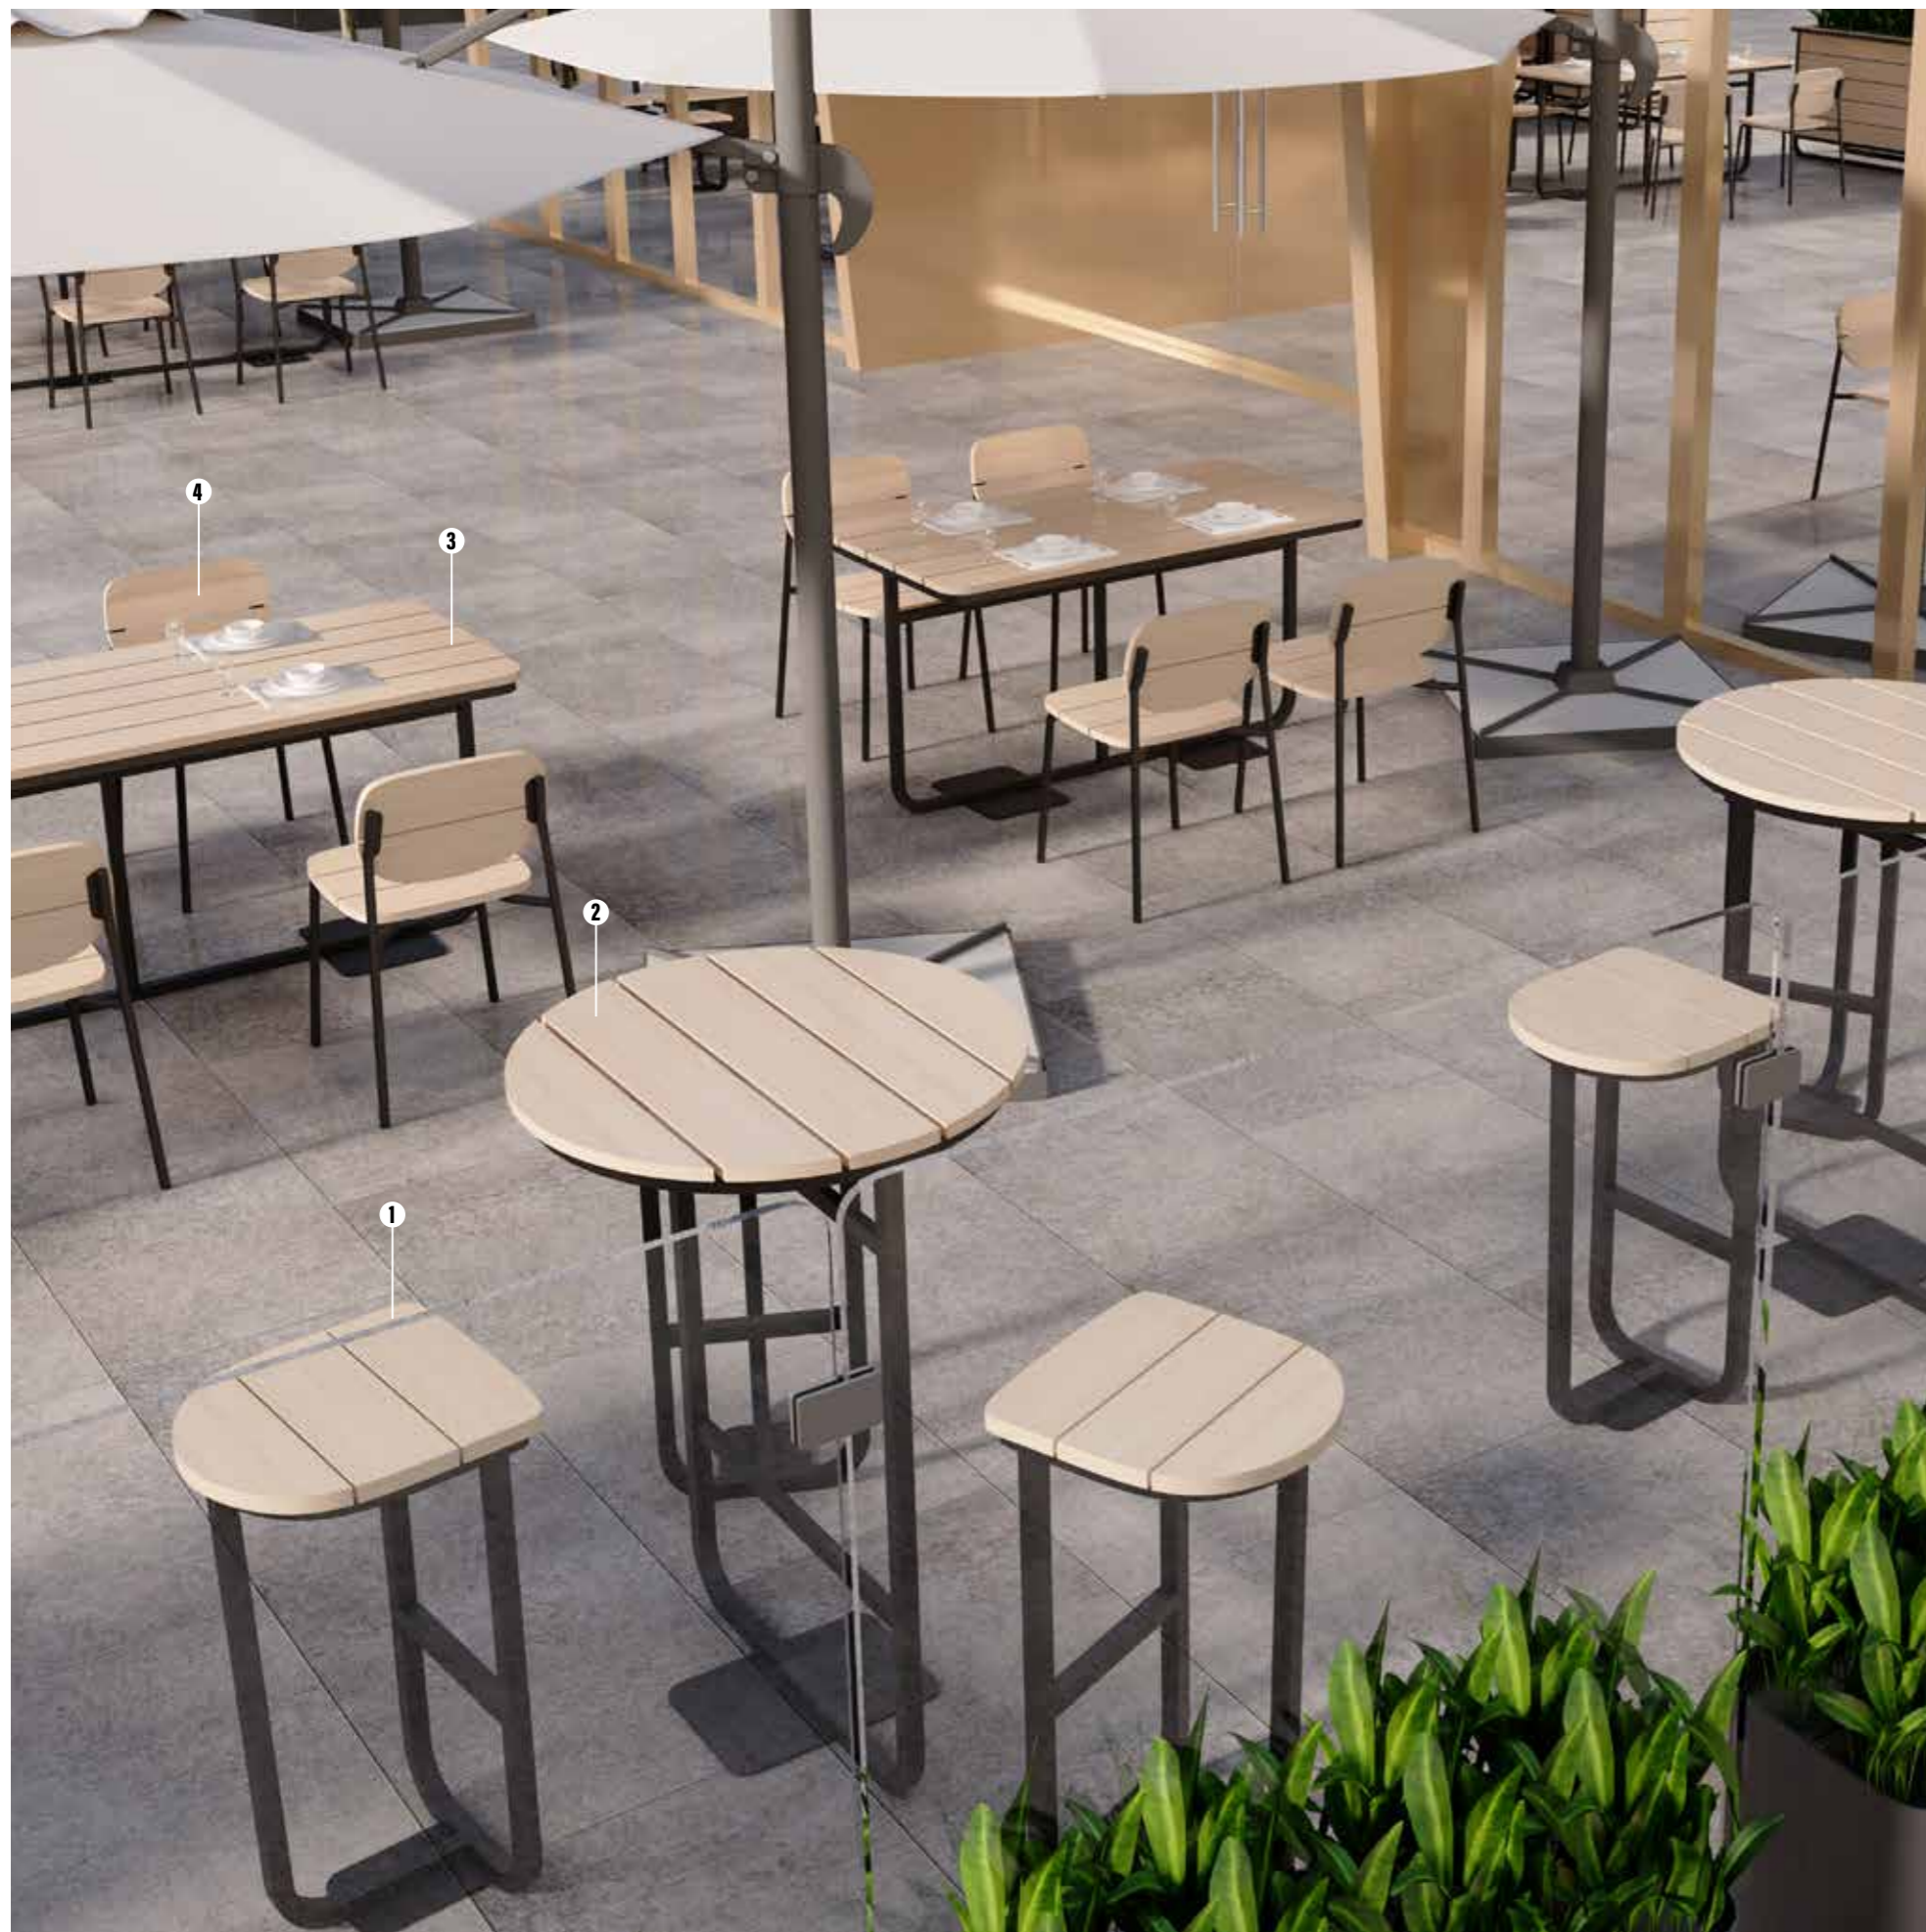

1. TOBI HIGH STOOL
2. TOBI BARTABLE DIA750
3. TOBI DINING TABLE 1800X750
4. TOBI SIDE CHAIR
5. TOBI DINING TABLE 1400X750