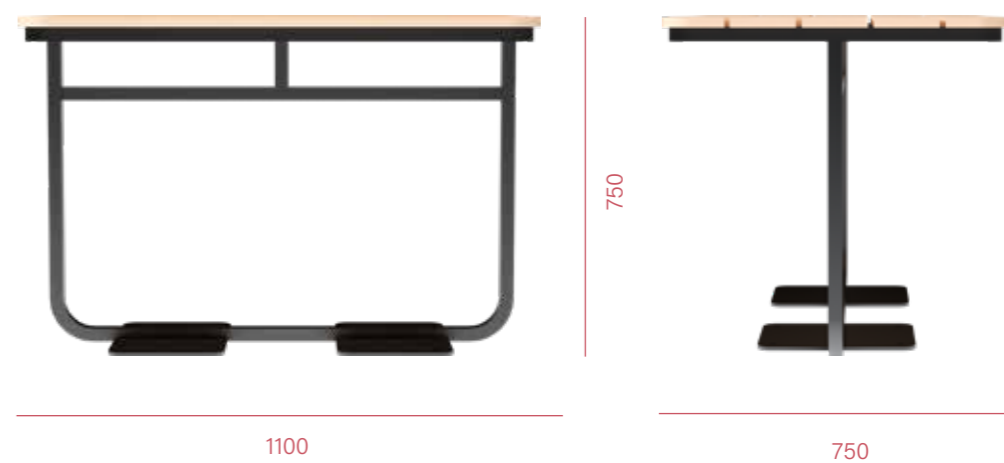

TOBI DINING TABLE 1400X750

TOBI DINING TABLE 1100X750