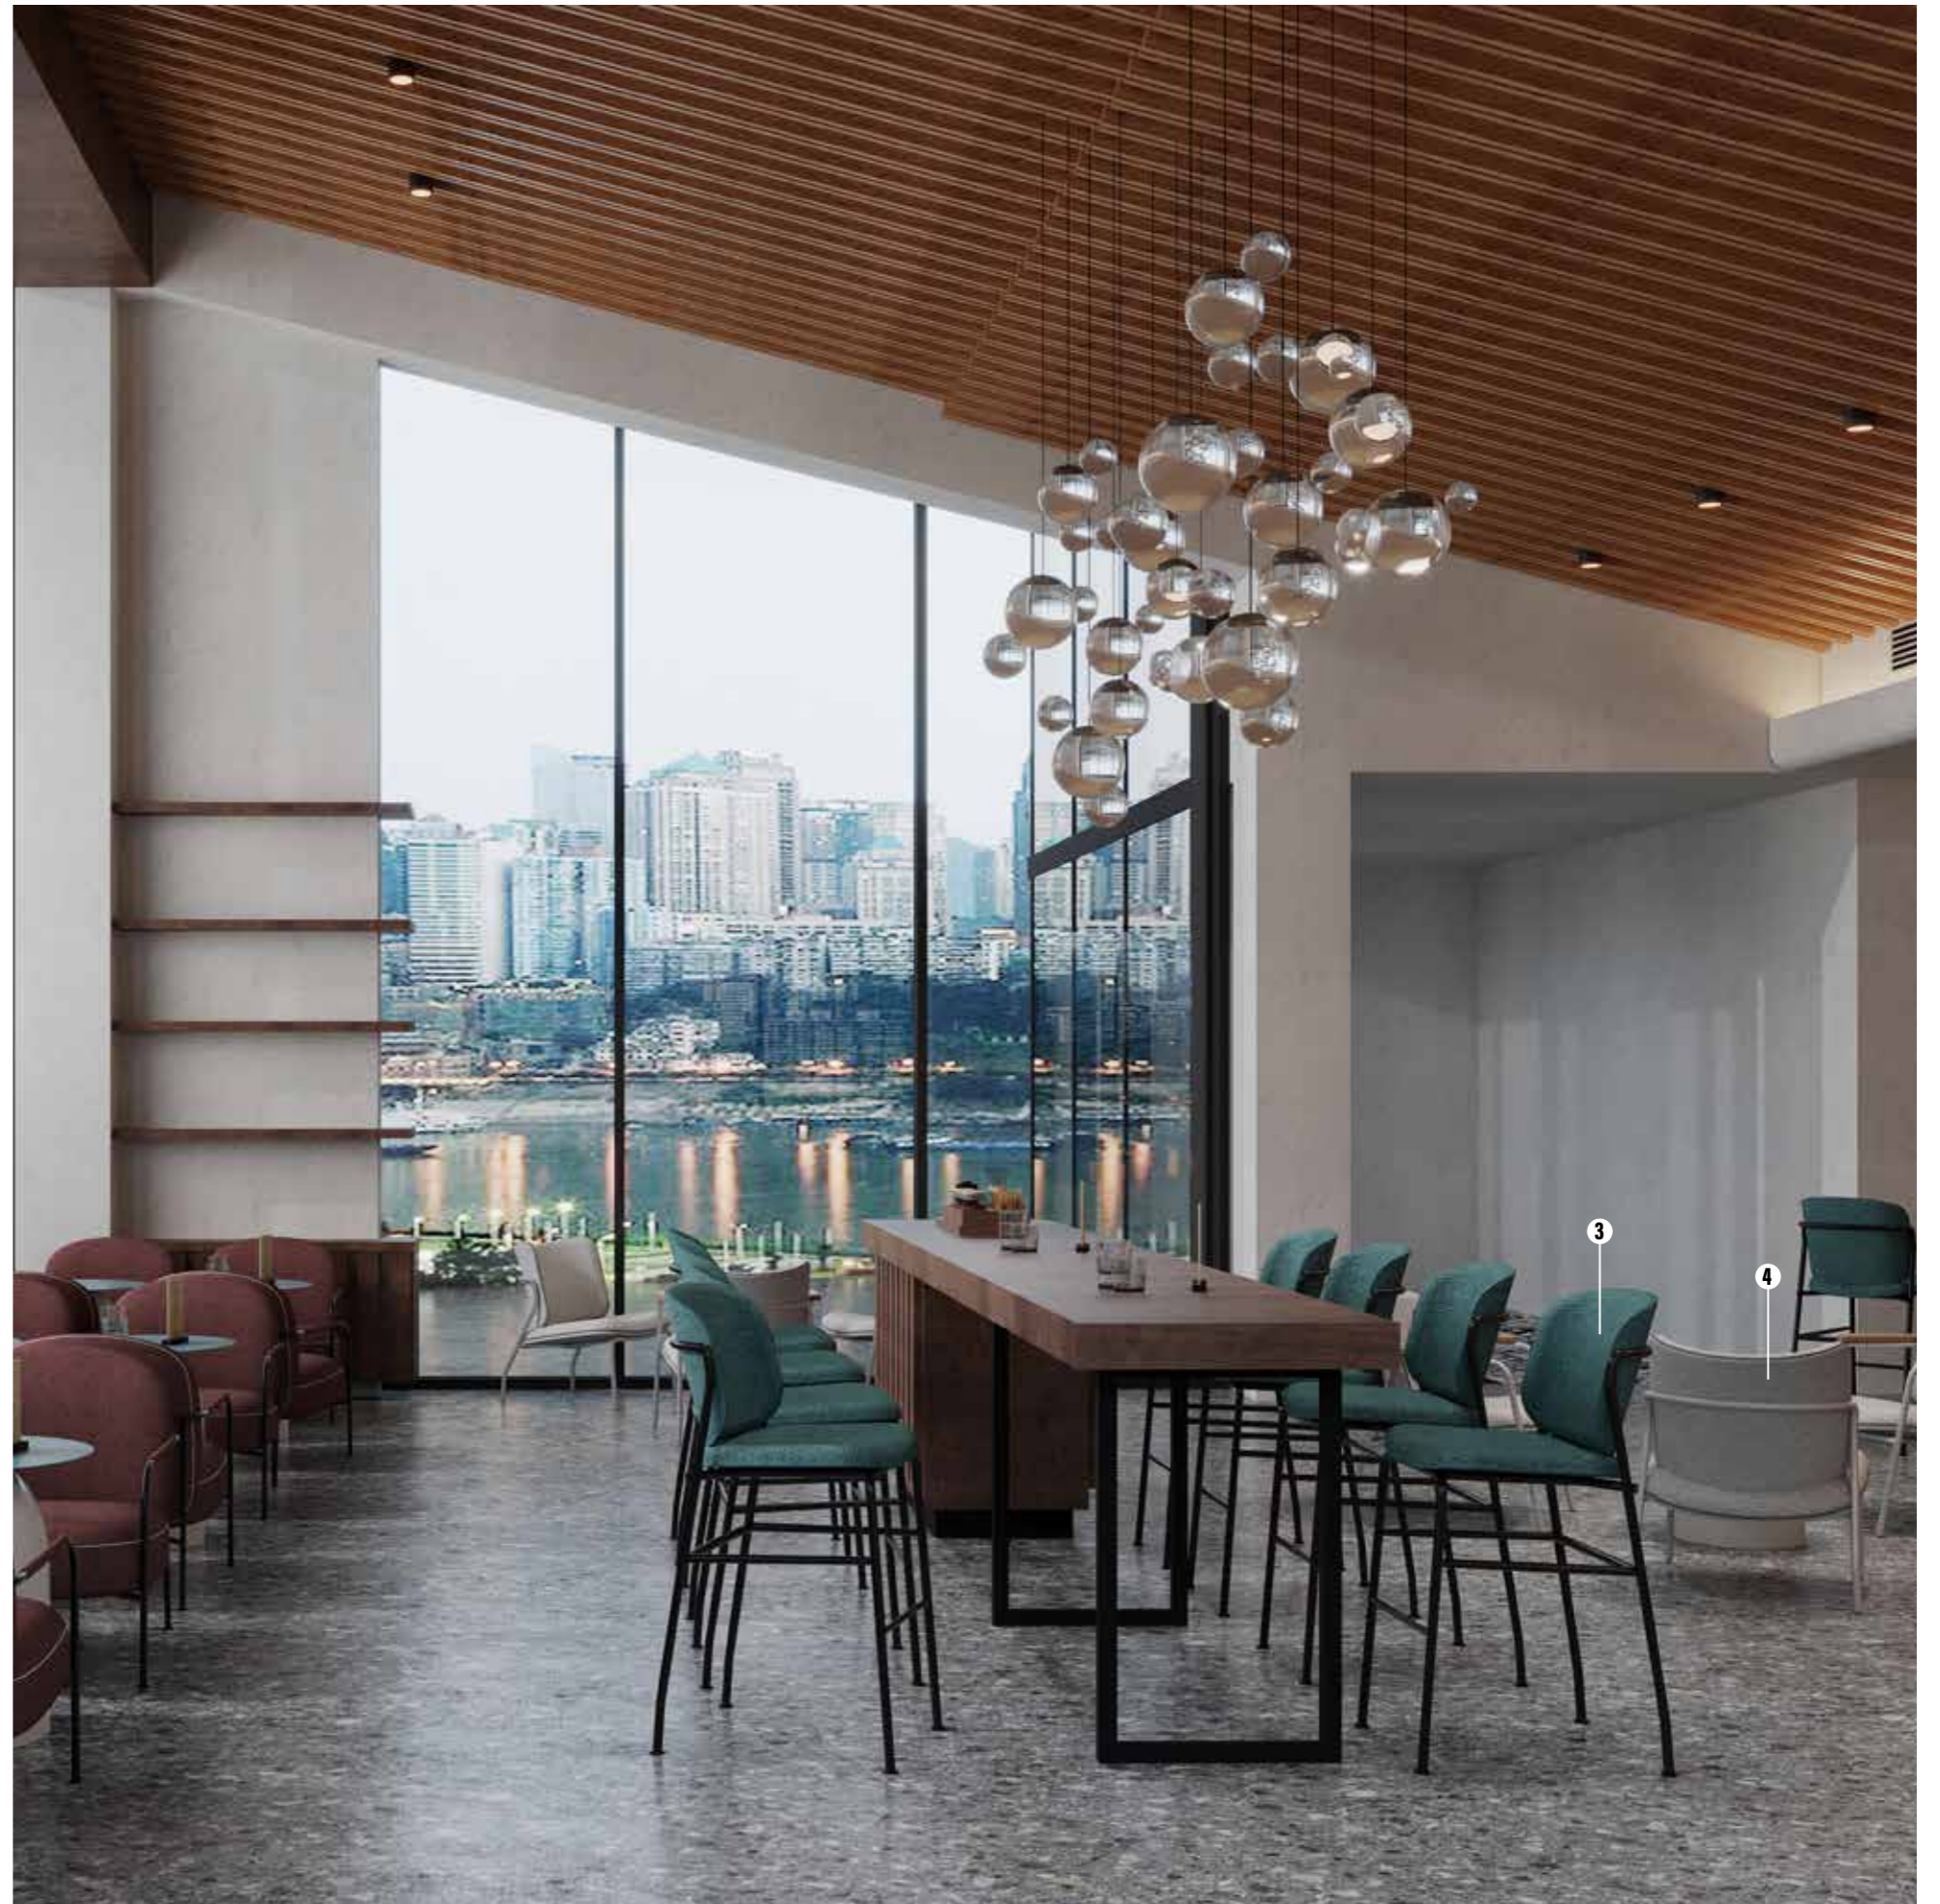

1. BAMBA LOUNGE CHAIR
2. BLEND END TABLE-DIA500
3. QUITO BARSTOOL
4. QUITO LOUNGE CHAIR