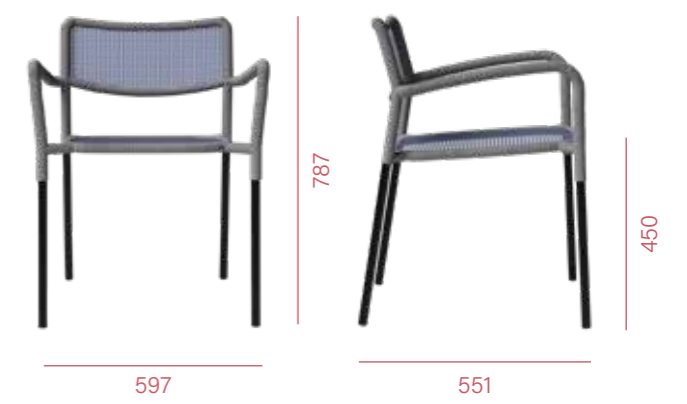

Description :

Top surface: Artwood / Compact HPL
Frame: Aluminium
P/s: Bolted to floor

Description :

Panel: Tempered glass
Planter Box: Mild steel
P/s: Can be connected to form a longer length

- 1. GRILLO-A BARSTOOL
- 2. SMILE-404 ARMCHAIR
- 3. GRILLO BARSTOOL

- 4. GRILLO-A LOUNGE CHAIR
- 5. GRILLO LOUNGE CHAIR
- 6. SMILE 404 SIDE CHAIR

1. GRILLO-A LOUNGE CHAIR
2. SMILE-404 SIDE CHAIR
3. GRILLO BARSTOOL

1. GRILLO-A LOUNGE CHAIR

2. GRILLO SIDE CHAIR
3. GRILLO ARMCHAIR
4. GRILLO BARSTOOL

SMILE-402 SIDE CHAIR

SMILE-402 ARMCHAIR

SMILE-404 SIDE CHAIR

SMILE-404 ARMCHAIR

Description :

Frame : Aluminium
Backrest : Woven rope
Seat : Woven rope

Patent Registered.

GRILLO