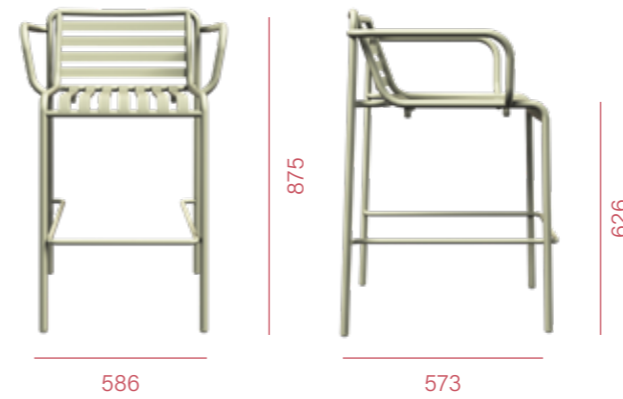

SMILE-402 SIDE CHAIR

SMILE-402 ARMCHAIR

SMILE-404 SIDE CHAIR

SMILE-404 ARMCHAIR

Description :

Frame : Aluminium
Backrest : Woven rope
Seat : Woven rope

Patent Registered.

GRILLO

GRILLO
COLLECTION
By Enrique Marti

GRILLO COLLECTION

By Enrique Marti

GRILLO SIDE CHAIR

GRILLO ARMCHAIR

GRILLO COUNTER STOOL

GRILLO BARSTOOL

GRILLO LOUNGE CHAIR

GRILLO-A LOUNGE CHAIR

GRILLO-A COUNTER STOOL

GRILLO-A BARSTOOL

Description :

Frame : Aluminium
Seat pad : Upholstered (Optional)

Patent Registered.

1. NUSH-P102 CHAIR

2. NUSH-P100 CHAIR