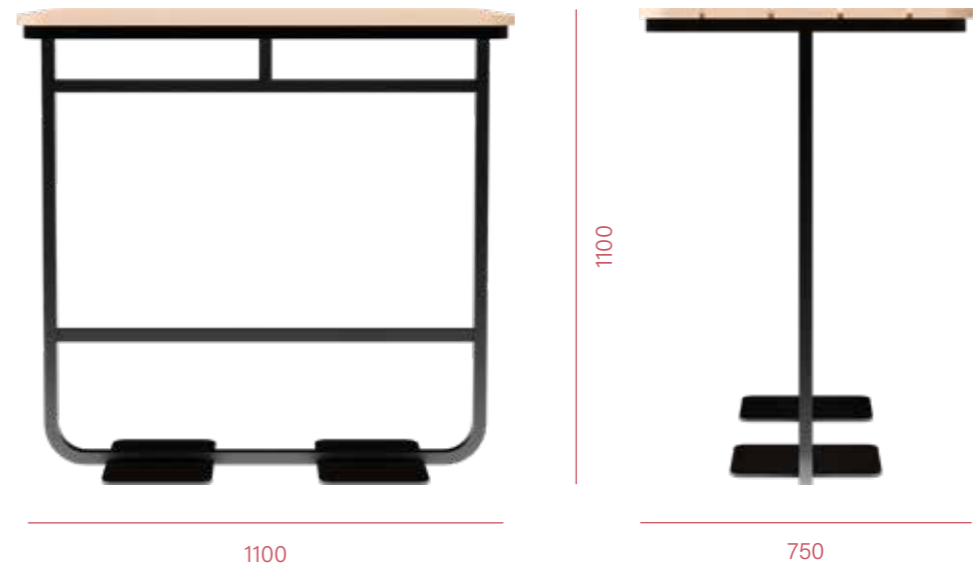

TOBI DINING TABLE 1800X750

TOBI DINING TABLE 2400X750

Description :

Top surface : Artwood / Compact HPL
Frame : Aluminium
P/s : Bolted to floor

TOBI
COLLECTION
By Enrique Marti

TOBI BARTABLE DIA750

TOBI BARTABLE 1100X750