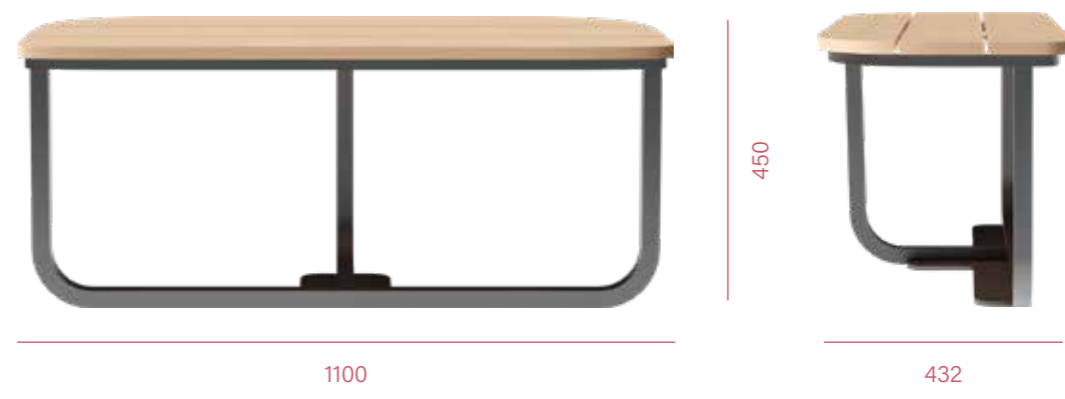

TOBI
COLLECTION
By Enrique Marti

TOBI LOW BENCH-1100