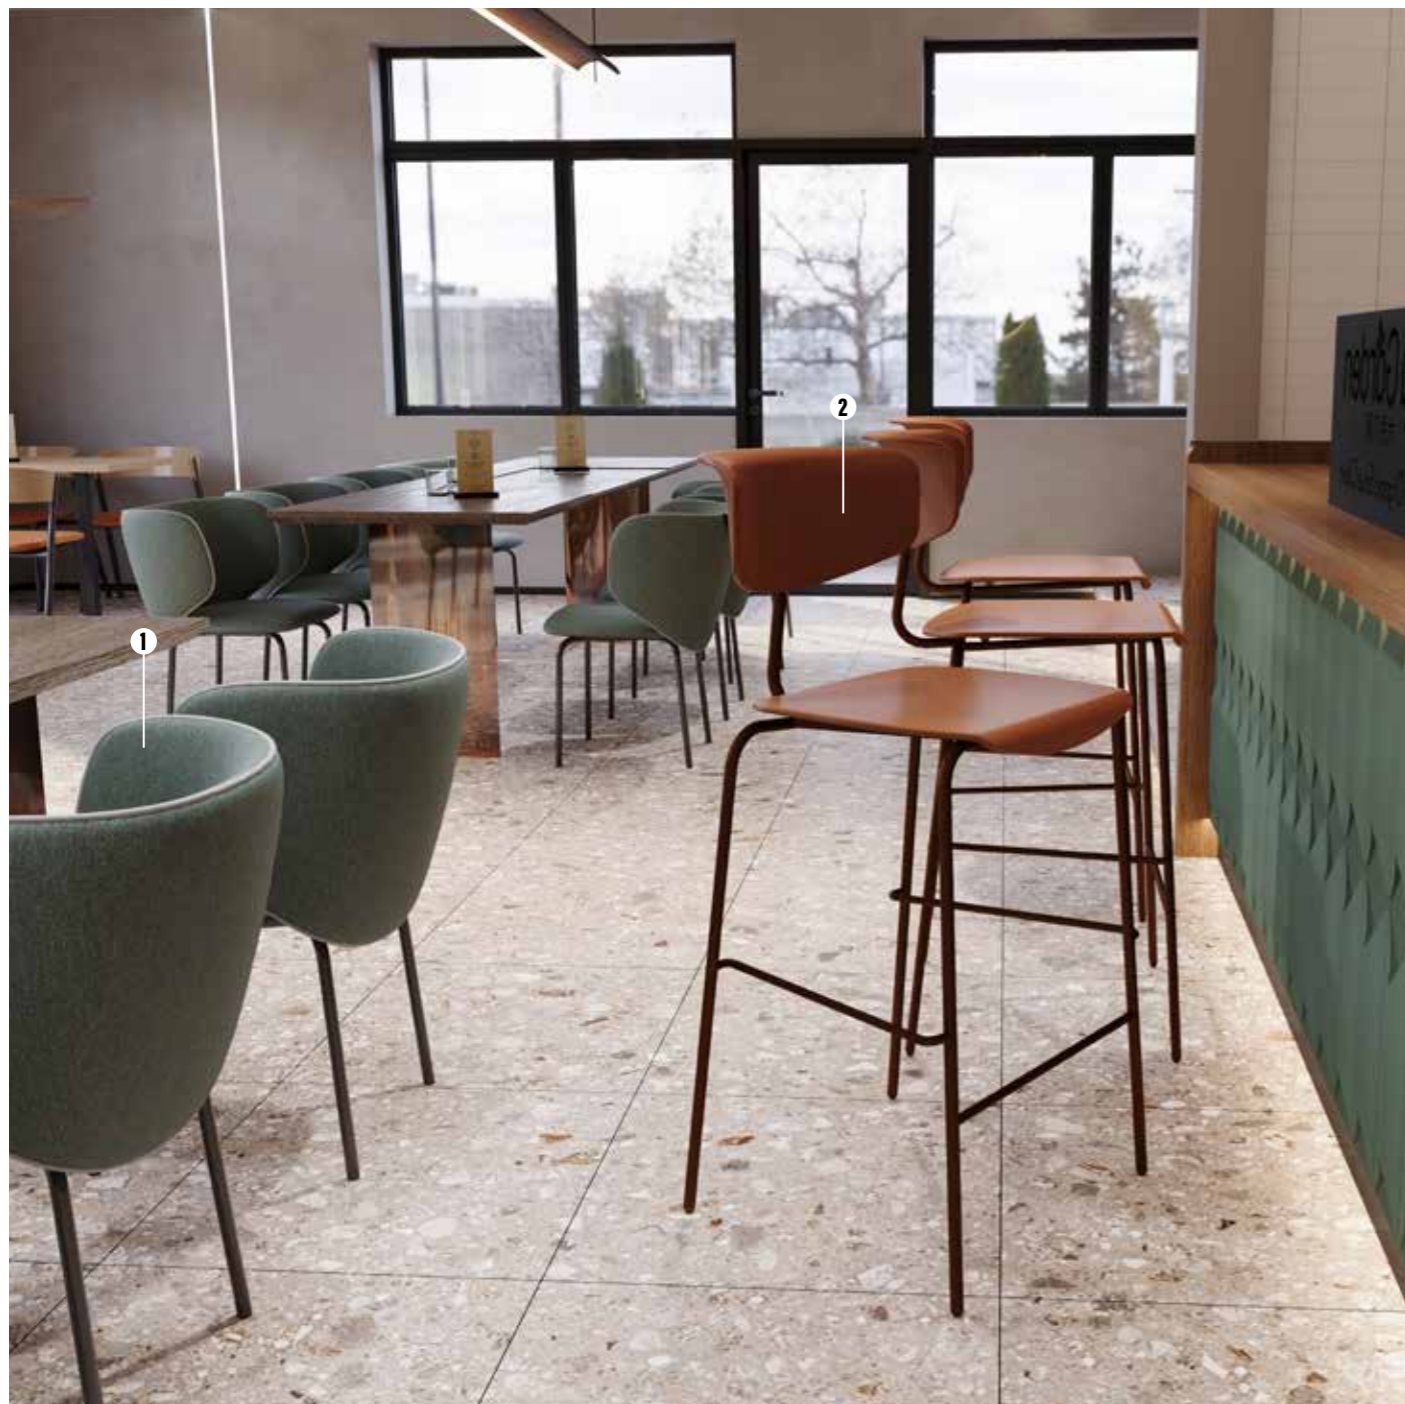

Top : Ash Veneer
Frame : Ash wood
Stretcher : Metal

POPPY SIDE TABLE

POPPY COFFEE TABLE

1. BROOKE SIDE CHAIR
2. BROOKE BARSTOOL

3. BLUM-M ARMCHAIR
4. INARA-M1 CHAIR

1. BROOKE SIDE CHAIR
2. BROOKE BARSTOOL
3. INARA M1- CHAIR
4. BLUM-M ARMCHAIR