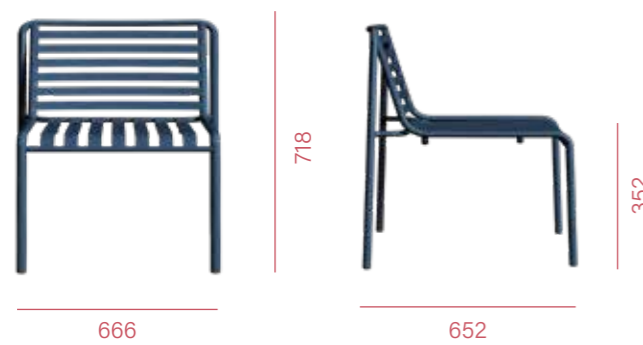

SMILE-402 SIDE CHAIR

SMILE-402 ARMCHAIR

SMILE-404 SIDE CHAIR

SMILE-404 ARMCHAIR

Description :

Frame : Aluminium
Backrest : Woven rope
Seat : Woven rope

Patent Registered.

GRILLO

GRILLO
COLLECTION
By Enrique Marti

GRILLO COLLECTION

By Enrique Marti

GRILLO SIDE CHAIR

GRILLO ARMCHAIR

GRILLO COUNTER STOOL

GRILLO BARSTOOL

GRILLO LOUNGE CHAIR

GRILLO-A LOUNGE CHAIR

GRILLO-A COUNTER STOOL

GRILLO-A BARSTOOL

Description :

Frame : Aluminium
Seat pad : Upholstered (Optional)

Patent Registered.

1. NUSH-P102 CHAIR

2. NUSH-P100 CHAIR