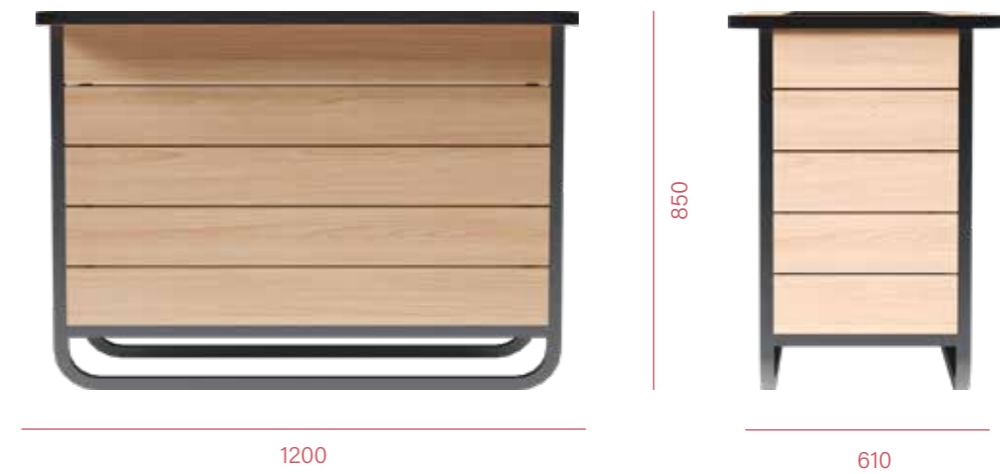

TOBI PLANTER - 1200X610