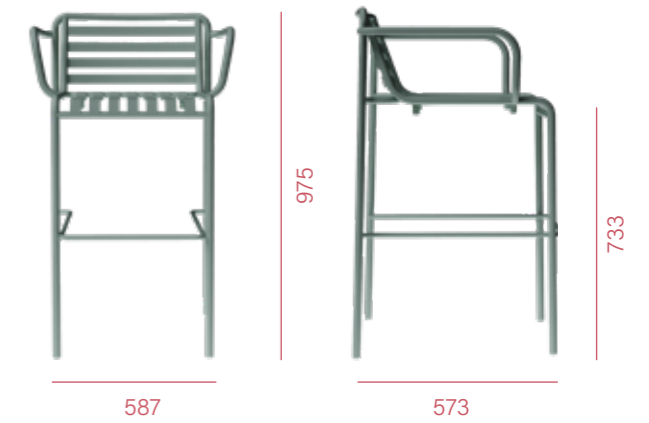

SMILE-402 SIDE CHAIR

SMILE-402 ARMCHAIR

SMILE-404 SIDE CHAIR

SMILE-404 ARMCHAIR

Description :

Frame : Aluminium
Backrest : Woven rope
Seat : Woven rope

Patent Registered.

GRILLO

GRILLO
COLLECTION
By Enrique Marti

GRILLO COLLECTION

By Enrique Marti

GRILLO SIDE CHAIR

GRILLO ARMCHAIR

GRILLO COUNTER STOOL

GRILLO BARSTOOL

GRILLO LOUNGE CHAIR

GRILLO-A LOUNGE CHAIR

GRILLO-A COUNTER STOOL

GRILLO-A BARSTOOL

Description :

Frame : Aluminium
Seat pad : Upholstered (Optional)

Patent Registered.

1. NUSH-P102 CHAIR

2. NUSH-P100 CHAIR