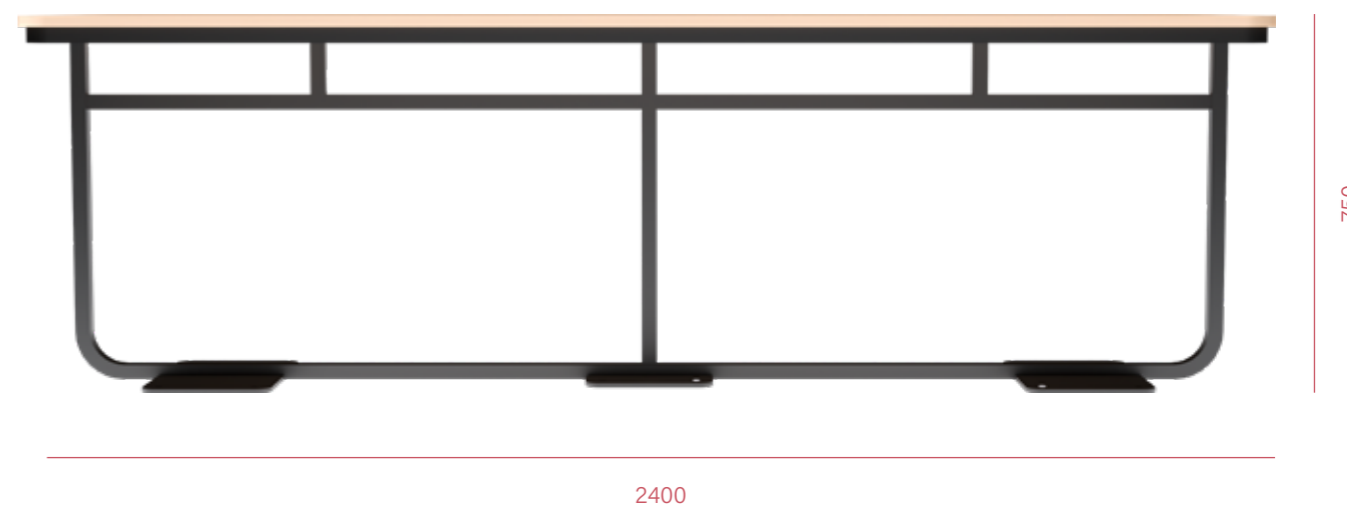

TOBI DINING TABLE 2400X750

Description :

Top surface : Artwood / Compact HPL
Frame : Aluminium
P/s : Bolted to floor