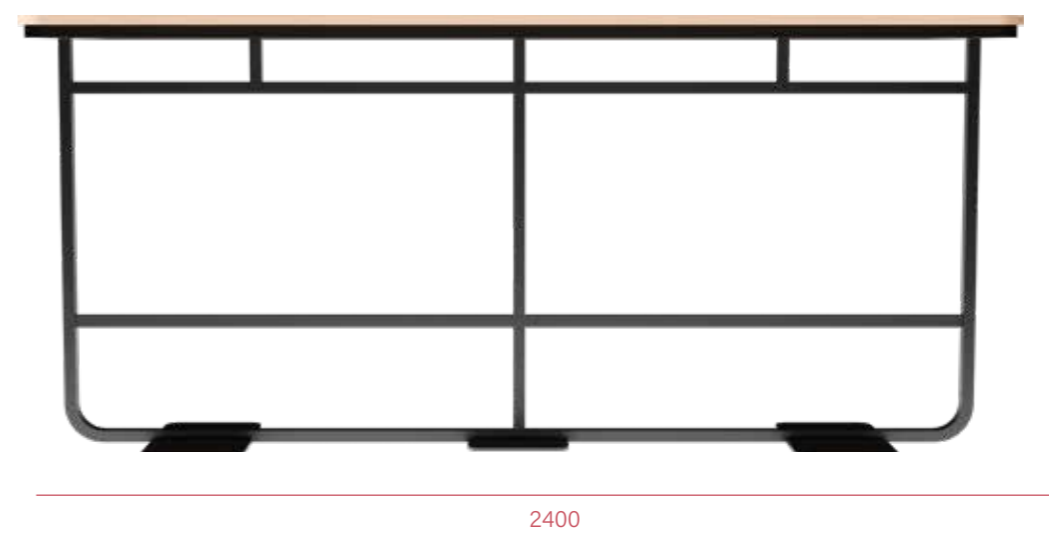

TOBI BARTABLE 750X750

TOBI BARTABLE 1400X750

Description :

Top surface : Artwood / Compact HPL
Frame : Aluminium
P/s : Bolted to floor

TOBI
COLLECTION
By Enrique Marti

TOBI BARTABLE 1800X750

TOBI BARTABLE 2400X750

Description :

Top surface: Artwood / Compact HPL
Frame: Aluminium
P/s: Bolted to floor

Description :

Panel: Tempered glass
Planter Box: Mild steel
P/s: Can be connected to form a longer length

- 1. GRILLO-A BARSTOOL
- 2. SMILE-404 ARMCHAIR
- 3. GRILLO BARSTOOL