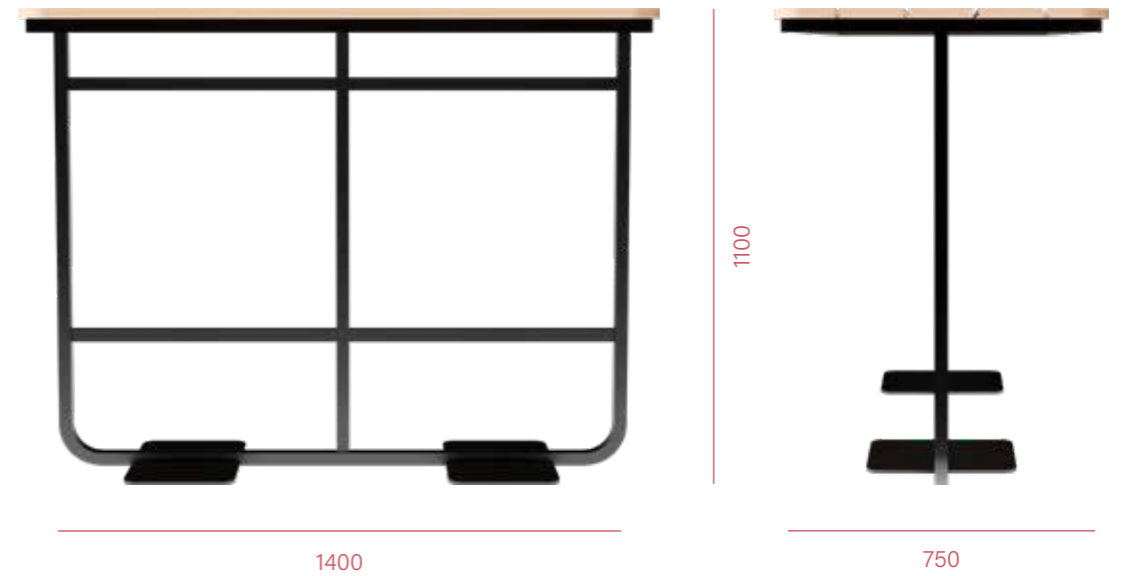

TOBI BARTABLE 1400X750

Description :

Top surface : Artwood / Compact HPL
Frame : Aluminium
P/s : Bolted to floor