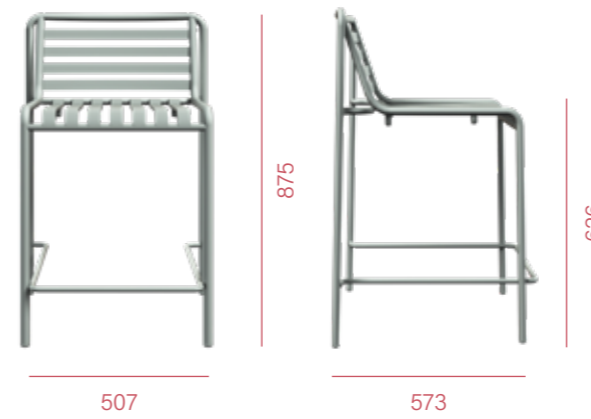

SMILE-402 SIDE CHAIR

SMILE-402 ARMCHAIR

SMILE-404 SIDE CHAIR

SMILE-404 ARMCHAIR

Description :

Frame : Aluminium
Backrest : Woven rope
Seat : Woven rope

Patent Registered.

GRILLO

GRILLO
COLLECTION
By Enrique Marti

GRILLO COLLECTION

By Enrique Marti

GRILLO SIDE CHAIR

GRILLO ARMCHAIR

GRILLO COUNTER STOOL

GRILLO BARSTOOL

GRILLO LOUNGE CHAIR

GRILLO-A LOUNGE CHAIR

GRILLO-A COUNTER STOOL

GRILLO-A BARSTOOL

Description :

Frame : Aluminium
Seat pad : Upholstered (Optional)

Patent Registered.

1. NUSH-P102 CHAIR

2. NUSH-P100 CHAIR