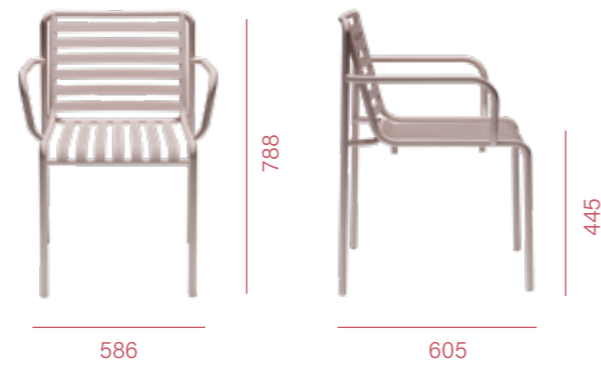

SMILE-402 SIDE CHAIR

SMILE-402 ARMCHAIR

SMILE-404 SIDE CHAIR

SMILE-404 ARMCHAIR

Description :

Frame : Aluminium
Backrest : Woven rope
Seat : Woven rope

Patent Registered.

GRILLO

GRILLO
COLLECTION
By Enrique Marti

GRILLO COLLECTION

By Enrique Marti

GRILLO SIDE CHAIR

GRILLO ARMCHAIR

GRILLO COUNTER STOOL

GRILLO BARSTOOL

GRILLO LOUNGE CHAIR

GRILLO-A LOUNGE CHAIR

GRILLO-A COUNTER STOOL

GRILLO-A BARSTOOL

Description :

Frame : Aluminium
Seat pad : Upholstered (Optional)

Patent Registered.

1. NUSH-P102 CHAIR

2. NUSH-P100 CHAIR