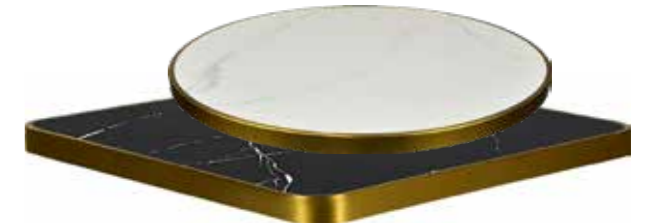

Solid Wood

Size is customisable

Solid Ash Wood Top

Solid Beech Wood Top

Solid Oak Wood Top

TABLETOP

桌面

Veneer

Size is customisable

Ash Veneer
Edging: Ash veneer

Bespoke

Size is customisable

Marble Pattern Laminate
Edging: Solid ash wood

Marble Pattern Laminate
Edging: Stainless steel trimming

Marble Pattern Laminate
Edging: Solid ash wood