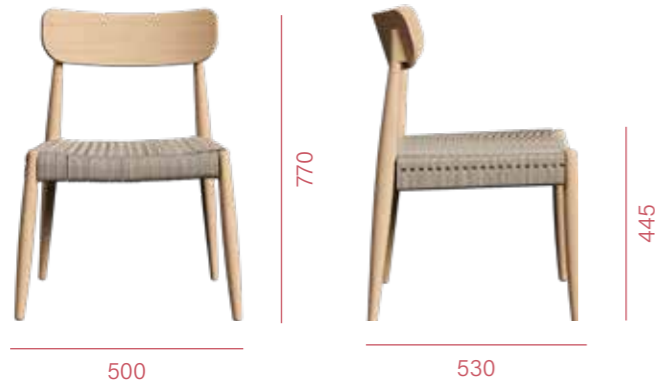

REINE-S CHAIR

REINE-S BARSTOOL

Description :

Frame : Ash wood
Backrest : Ash veneer
Seat : Upholstered
Footrest : Stainless steel hairline

REINE-R CHAIR

REINE-R BARSTOOL

Description :

Frame : Ash wood
Backrest : Ash veneer
Seat : Hemp rope
Footrest : Stainless steel hairline