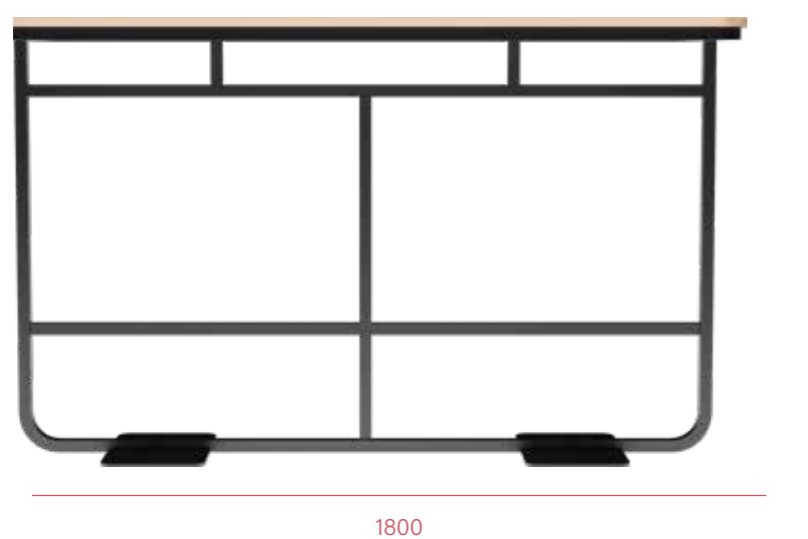

TOBI BARTABLE 750X750

TOBI BARTABLE 1400X750

Description :

Top surface : Artwood / Compact HPL
Frame : Aluminium
P/s : Bolted to floor

TOBI
COLLECTION
By Enrique Marti

TOBI BARTABLE 1800X750

TOBI BARTABLE 2400X750