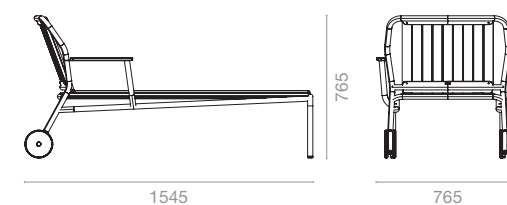

Bamboo

COLOURS

TEXTURED
PINK

LEMON
YELLOW

BAMBOO
NATURAL

YOHAKU arm barstool

DIMENSION : W595 x D575 x H1050 x SH885mm

PACKING : 0.450m³, 1pcs/ctn, 576pcs/40HQ

STACKABLE

YOHAKU barstool

DIMENSION : W565 x D570 x H1050mm

PACKING : 0.430m³, 1pcs/ctn, 604pcs/40HQ

STACKABLE

YOHAKU sunlounger

DIMENSION : W1545 x D765 x H765mm

PACKING : 1.076m³, 2pcs/ctn, 240pcs/40HQ

STACKABLE

YOHAKU arm chair

DIMENSION : W565 x D570 x H810 x SH640mm

PACKING : 0.430m³, 1pcs/ctn, 604pcs/40HQ

STACKABLE

YOHAKU side chair

DIMENSION : W665 x D570 x H810 x SH445mm

PACKING : 0.363m³, 2pcs/ctn, 716pcs/40HQ