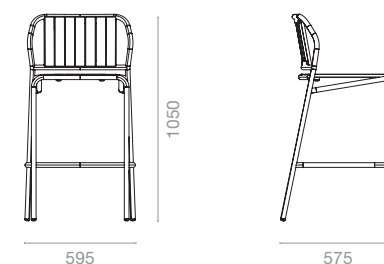

Bamboo

COLOURS

TEXTURED
PINK

LEMON
YELLOW

BAMBOO
NATURAL

YOHAKU arm barstool

DIMENSION : W595 x D575 x H1050 x SH885mm

PACKING : 0.450m³, 1pcs/ctn, 576pcs/40HQ

STACKABLE

YOHAKU barstool

DIMENSION : W565 x D570 x H1050mm

PACKING : 0.430m³, 1pcs/ctn, 604pcs/40HQ

STACKABLE

YOHAKU sunlounger

DIMENSION : W1545 x D765 x H765mm

PACKING : 1.076m³, 2pcs/ctn, 240pcs/40HQ

STACKABLE

YOHAKU arm chair

DIMENSION : W565 x D570 x H810 x SH640mm

PACKING : 0.430m³, 1pcs/ctn, 604pcs/40HQ

STACKABLE

YOHAKU side chair

DIMENSION : W665 x D570 x H810 x SH445mm

PACKING : 0.363m³, 2pcs/ctn, 716pcs/40HQ

Kohaku standard table tops

DIMENSION : W1791 x D953

Kohaku standard table tops

DIMENSION : W2071 x D750

Kohaku full table tops

DIMENSION : W1971 x D953

Kohaku full table tops

DIMENSION : W2071 x D750