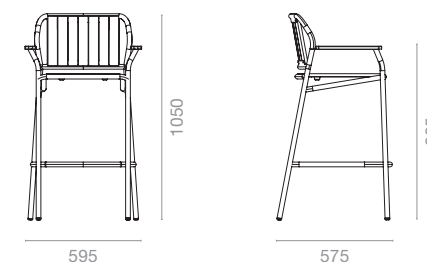

Bamboo

COLOURS

TEXTURED
PINK

LEMON
YELLOW

BAMBOO
NATURAL

YOHAKU arm barstool

DIMENSION : W595 x D575 x H1050 x SH885mm

PACKING : 0.450m³, 1pcs/ctn, 576pcs/40HQ

STACKABLE

YOHAKU barstool

DIMENSION : W565 x D570 x H1050mm

PACKING : 0.430m³, 1pcs/ctn, 604pcs/40HQ

STACKABLE

YOHAKU sunlounger

DIMENSION : W1545 x D765 x H765mm

PACKING : 1.076m³, 2pcs/ctn, 240pcs/40HQ

STACKABLE

YOHAKU arm chair

DIMENSION : W565 x D570 x H810 x SH640mm

PACKING : 0.430m³, 1pcs/ctn, 604pcs/40HQ

STACKABLE

YOHAKU side chair

DIMENSION : W665 x D570 x H810 x SH445mm

PACKING : 0.363m³, 2pcs/ctn, 716pcs/40HQ

Kohaku standard table tops

DIMENSION : W1791 x D953

Kohaku standard table tops

DIMENSION : W2071 x D750

Kohaku full table tops

DIMENSION : W1971 x D953

Kohaku full table tops

DIMENSION : W2071 x D750