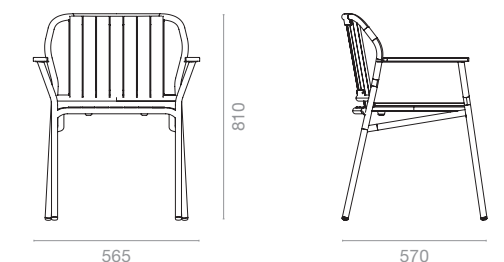

Bamboo

COLOURS

TEXTURED
PINK

LEMON
YELLOW

BAMBOO
NATURAL

YOHAKU arm barstool

DIMENSION : W595 x D575 x H1050 x SH885mm

PACKING : 0.450m³, 1pcs/ctn, 576pcs/40HQ

STACKABLE

YOHAKU barstool

DIMENSION : W565 x D570 x H1050mm

PACKING : 0.430m³, 1pcs/ctn, 604pcs/40HQ

STACKABLE

YOHAKU sunlounger

DIMENSION : W1545 x D765 x H765mm

PACKING : 1.076m³, 2pcs/ctn, 240pcs/40HQ

STACKABLE

YOHAKU arm chair

DIMENSION : W565 x D570 x H810 x SH640mm

PACKING : 0.430m³, 1pcs/ctn, 604pcs/40HQ

STACKABLE

YOHAKU side chair

DIMENSION : W665 x D570 x H810 x SH445mm

PACKING : 0.363m³, 2pcs/ctn, 716pcs/40HQ

Kohaku bar table & dining table
Design SAKURA ADACHI

Kohaku dining table

DIMENSION : W1840 x D1000 x H750mm

PACKING : 0.511m³, 1set/2ctns, 508pcs/40HQ

Kohaku square bar table

DIMENSION : W736 x D750 x H1030