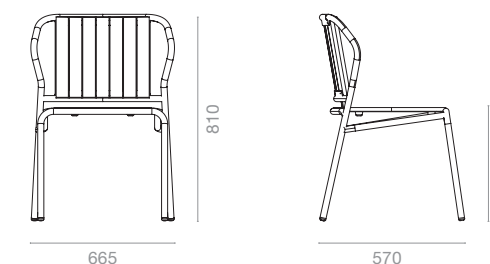

YOHAKU side chair

DIMENSION : W665 x D570 x H810 x SH445mm

PACKING : 0.363m³, 2pcs/ctn, 716pcs/40HQ

STACKABLE